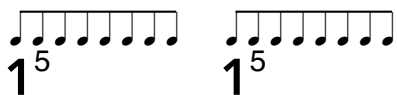

# There's A Lot Of Us In Here Ab

Penny And Sparrow

Tempo: 66

Time Sig: 4/4

Key: A b

Intro

8th note strumming throughout

V

Down

Bass

Groove

1<sup>5</sup> 4 b7 b7 • 1<sup>5</sup> 4 b7 b7

Out

1<sup>5</sup> 1<sup>5</sup>